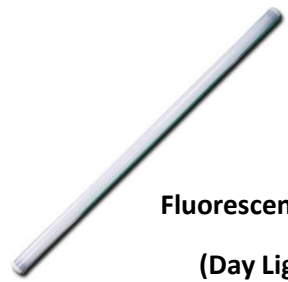

ELECTRICAL EQUIPMENT

Spotlight LED 10w. Standard
(warm white)

Spotlight LED 10w. With Arm
(warm white)

Fluorescent 28w.
(Day Light)

Spotlight LED 5w.
stainless with arm
(Day Light)

Downlight LED 18w.
(Day Light)

Floodlight LED 30w.,50w.,100w.,200w.

Connecting by Exhibitor

Socket 15Amp 220V. 50Hz 1 Phase

Breaker 15, 30Amp 220V. 50Hz. 1 Phase

Breaker 15,30,60,100Amp 380V. 50Hz. 3 Phase

Socket 5Amp fuse.

EXPOSITION TECHNOLOGY CO., LTD.