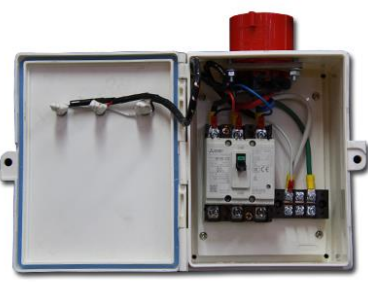

ELECTRICAL EQUIPMENT

Spotlight LED 10w. Standard
(warm white)

Spotlight LED 10w. With Arm
(warm white)

Fluorescent 28w.
(Day Light)

Spotlight LED 5w.
stainless with arm
(Day Light)

Downlight LED 18w.
(Day Light)

Floodlight LED 30w.,50w.,100w.,200w.

Connecting by Exhibitor

Socket 15Amp 220V. 50Hz 1 Phase

Breaker 15, 30Amp 220V. 50Hz. 1 Phase

Breaker 15,30,60,100Amp 380V. 50Hz. 3 Phase

Socket 5Amp fuse.

EXPOSITION TECHNOLOGY CO., LTD.