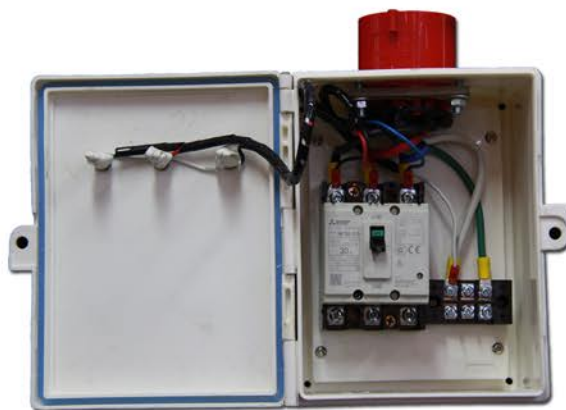

Spotlight LED 9w. Standard  
(warm light)

Spotlight LED 9w. with arm  
(warm light)

Fluorescent Light 1.2m.  
(white light)

Down light LED  
(warm /white light)

Floodlight LED  
50w, 100w, 150w.

Connecting by Exhibitor

Breaker 15, 30Amp. 220V. 50Hz. 1Phase.

Breaker 15,30,60,100,150,200Amp 380V. 50Hz. 3Phase

Socket 5Amp Fuse

Exposition Technology Co., Ltd.

252 Soi Yu-Charoen 29, Ratchadapisek Rd., Samsennok, Huay Kwang, Bangkok 10310